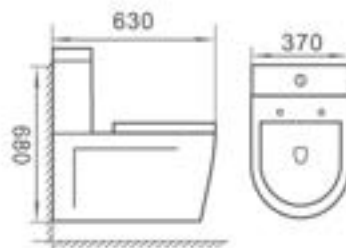

WALL HUNG TOILET with Exposed Cistern
and UF Seat Cover

P-Trap, 180 mm

Rimless Technology

SIZE (IN MM): 630 X 370 X 680

FINISH:

Bianco