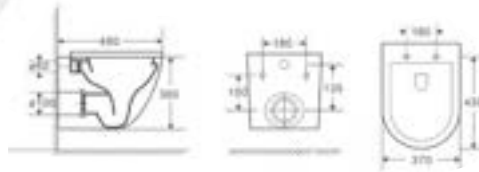

GR-21200-BL/NM

Bosan

WALL HUNG TOILET With UF Seat Cover

P-Trap, 180 mm

SIZE (IN MM): 490 X 370 X 360

FINISH:

Bianco

Nero Matté

GR-21190-BL/NM

Tisza