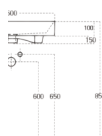

COUNTERTOP BASIN

Without faucet hole

SIZE (IN MM): 750 X 400 X 140

FINISH:

Bianco

GR-31360-BL

Boquer

COUNTERTOP BASIN