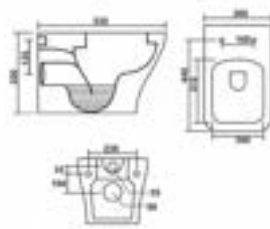

WALL HUNG TOILET with UF Seat Cover

P-Trap, 180 mm

Rimless Technology

SIZE (IN MM): 515 X 358 X 355

FINISH:

Bianco

GR-21180-BL

Norat