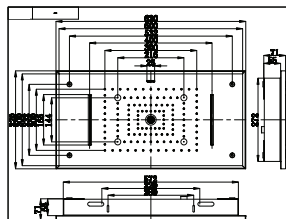

MATERIAL: Stainless Steel 304

FINISH: Chrome

SIZE (IN MM): 620 X 320

GR-72051-BK

Filan

4 FUNCTION CEILING SHOWER

2 Natural Cascade | 4 Mist Spray

Horizontal Rainshower | Laminar Flow