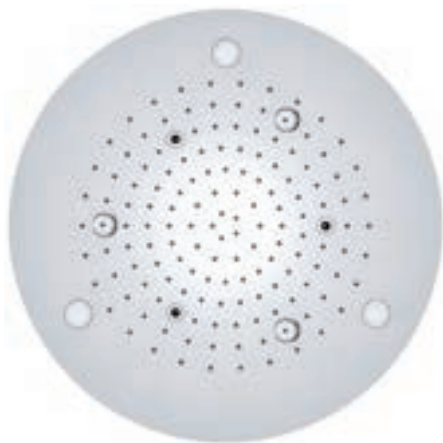

TWO FUNCTION CEILING SHOWER

Round | 3 Spray, rain shower

3 LED Lights with Remote Controller

MATERIAL: Stainless Steel 304

FINISH: Chrome

SIZE (IN MM): φ600 X φ600