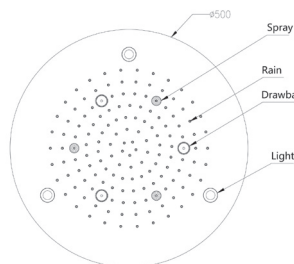

TWO FUNCTION CEILING SHOWER

3 Spray rain shower

3 LED Lights with Remote Controller

MATERIAL: Stainless Steel 304

FINISH: Chrome

SIZE (IN MM): φ500 X φ500