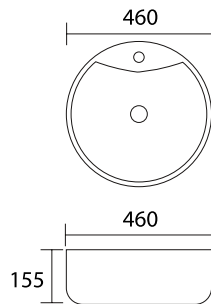

GR-31410-BL

Onega

COUNTER TOP BASIN

With single faucet hole

SIZE (IN MM): 460 X 460 X 155

FINISH:

Bianco

GR-31220-BL

Bosan