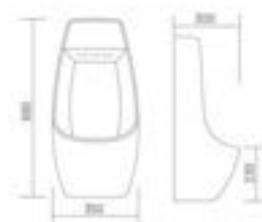

Bianco

GR-41021-1-BL

Rila

URINAL

Flush Function

SIZE (IN MM): 325 X 310 X 550

FINISH:

Bianco