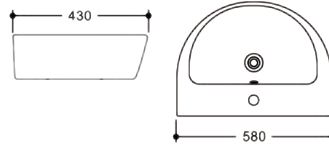

COUNTERTOP BASIN

Without faucet hole

SIZE (IN MM): 420 X 420 X 130

FINISH:

Bianco

WALL HUNG BASIN

GR-31120-BL

Lyan