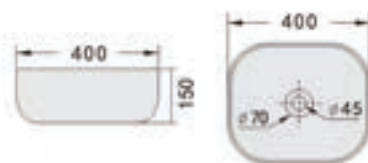

Without faucet hole

SIZE (IN MM): 485 X 390 X 150

FINISH:

Bianco

GR-31180-BL

Vozhe

COUNTER TOP BASIN

Without faucet hole