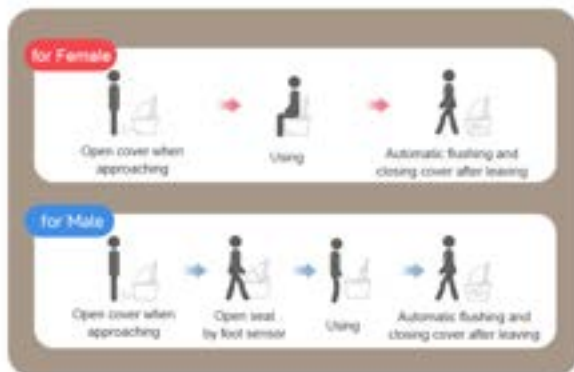

GROTTO[®]
the art of water

**MAKING LIFE EASIER AND MORE EFFICIENT
WITH ELECTRONICS AND DESIGN ARCHITECTURE**
Intelligent toilet seat

GR-21250-BL

GROTTO[®]
the art of water

GR-21250-BL

GR-21250-BL/NM

Intelligent