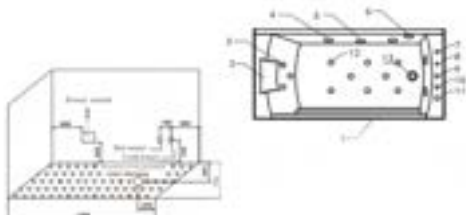

SIZE (IN MM): 1600 X 750 X 600

GROTTO[®]
the art of water

DIGITAL PANEL

AIR BUBBLE
8 pcs jets air pump

LED LIGHTS
4 pcs 7 colors

PILLOW FOR COMFORT

GR-45560-BL

JACUZZI BATHTUB