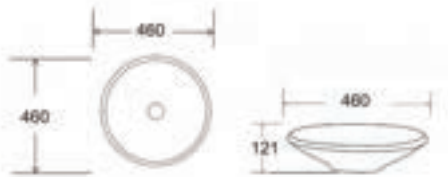

Without faucet hole

SIZE (IN MM): 460 X 460 X 121

FINISH: Glass

GR-31952

Pindus

COUNTERTOP BASIN

Without faucet hole

SIZE (IN MM): 460 X 460 X 121