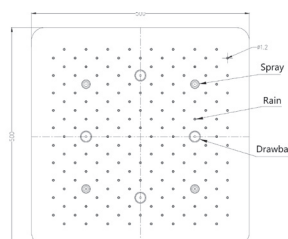

TWO FUNCTION CEILING SHOWER

Two function shower

4 Spray | Rain Shower | Mirror Finish Surface

MATERIAL: Stainless Steel 304

FINISH: Chrome

SIZE (IN MM): 500 X 500 X 2