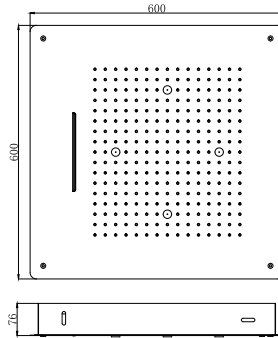

FUNCTION: Rain & 4 Mist

MATERIAL: Stainless Steel 304

FINISH: Chrome

SIZE (IN MM): 400 x 400

GR-72021-CP

Barat

THREE FUNCTION CEILING SHOWER

1 Cascade | 4 Mist | Horizontal
Rain Shower | Mirror finish surface