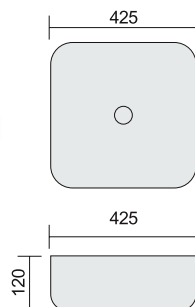

COUNTERTOP BASIN

With single faucet hole

SIZE (IN MM): 425 X 425 X 120

FINISH:

Bianco