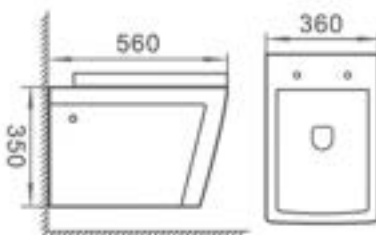

Piran

WALL HUNG TOILET With UF Seat Cover

P-Trap, 180 mm

SIZE (IN MM): 545 X 360 X 360

FINISH:

Bianco

GR-21020-BL

Gadea