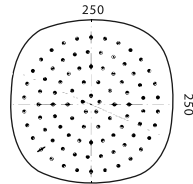

10" STAINLESS STEEL SHOWER HEAD

FUNCTION: Spray

MATERIAL: Stainless Steel 304

FINISH: Chrome

SIZE (IN MM):

$\Phi 250 \times 250 \times 7$ | $\Phi 3.5$ nozzle

GR-71340-CP

Bliha