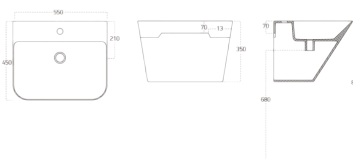

WALL HUNG BASIN

With single faucet hole

SIZE (IN MM): 550 X 450 X 350

FINISH:

Bianco

GR-31040-BL

Saimaa