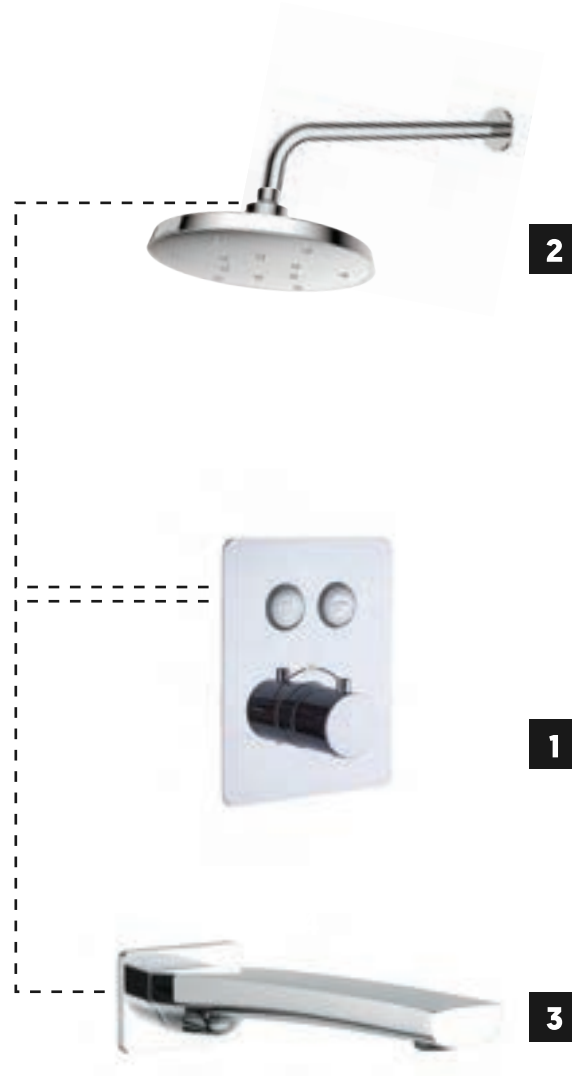

GR-51805-TS-CP
Bath & Shower
Mixer Trim Set with
GR-52105-BD
Concealed Body For
Bath & Shower
Mixer

2

GR-71090-CP
Over Head Shower
& GR-46306-CP
Shower Arm

3

GR-51606-CP
Bath Spout

COMBO 3

1

GR-72020-2-CP
2 way Thermostatic
Smart Control Trim
Set with
GR-72020-2-BD
Thermostatic Smart
Control Concealed
Valve