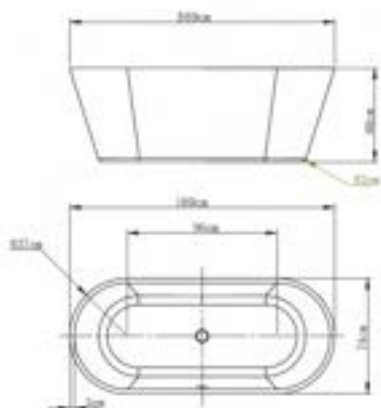

GR-45580-BL

FREESTANDING BATHTUB

• A class acrylic • Glossy white • With drainer • With overflow hole

SIZE (IN MM): 1690 X 740 X 600