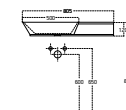

COUNTERTOP BASIN

With single faucet hole

SIZE (IN MM): 805 X 445 X 120

FINISH:

Bianco