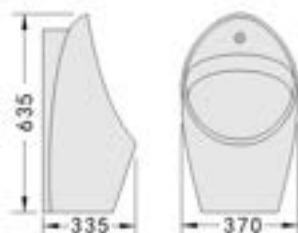

GR-41020-BL

Rila

URINAL

Pre & Post Flush Function

P-Trap, Back Inlet

SIZE (IN MM): 370 X 335 X 635

FINISH:

Bianco