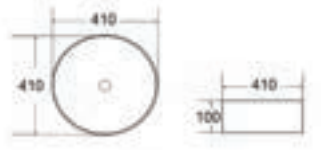

COUNTER TOP BASIN

Without faucet hole

SIZE (IN MM): 410 X 410 X 100

FINISH:

Bianco

GR-31740-BL/NM

Pindus