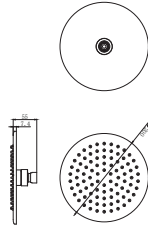

GR-71130-8-CP/RG/BK

Kalix

8" STAINLESS STEEL SHOWER HEAD

FUNCTION: Rain

Silicon Nozzle with 9.5L Flow Regulator

MATERIAL: Stainless Steel 304

SIZE (IN MM): φ200 X 200 X 4

FINISH:

Chrome

Rose Gold

Matte Black

GR-71130-10-CP/RG/BK

Kalix