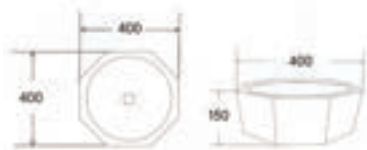

COUNTERTOP BASIN

Without faucet hole

SIZE (IN MM): 400 X 400 X 150

FINISH: Pattern