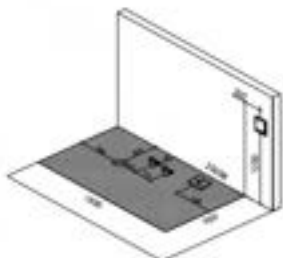

SIZE (IN MM): 1900 X 900 X 700

SUNDREAM DIGITAL PANEL

WATERFALL WITH LIGHT

MASSAGE JETS

AIR BUBBLE JETS

GR-45540-BL

JACUZZI BATHTUB

- With Sundream digital panel
- Waterfall with lights
- Massage jets (6 pcs jets)
- Air Bubble jets (14 pc)
- Water Pump