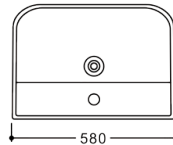

WALL HUNG BASIN

With single faucet hole

SIZE (IN MM): 580 X 420

FINISH:

Bianco

GR-31140-BL

Keret