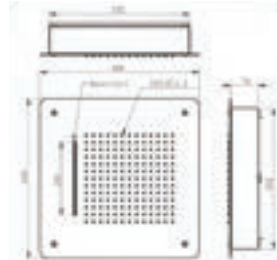

2 Natural Cascade

Horizontal Rainshower | Laminar Flow

| Mirror finish surface

LIGHT: 2 Long LED Light**MATERIAL:** Stainless Steel 304**FINISH:** Chrome**SIZE (IN MM):** 500 X 500

GR-71040-CP

Steall

TWO FUNCTION CEILING SHOWER