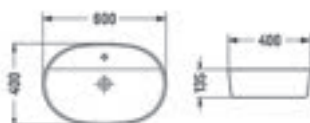

COUNTER TOP BASIN

With single faucet hole

SIZE (IN MM): 600 X 400 X 135

FINISH:

Bianco

GR-31450-BL

Neman