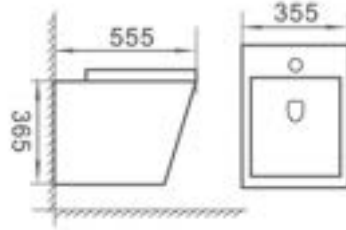

WALL HUNG TOILET With UF Seat Cover

P-Trap, 180 mm

SIZE (IN MM): 560 X 360 X 350

FINISH:

Bianco

GR-21010-BL

Amik

WALL HUNG TOILET With UF Seat Cover