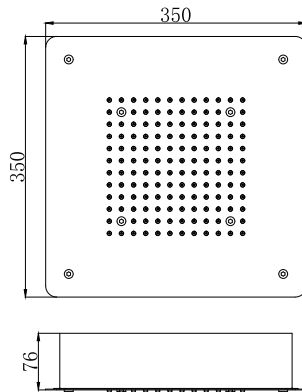

SINGLE FUNCTION CEILING SHOWER

Mirror finish surface

FUNCTION: Rain

MATERIAL: Stainless Steel 304

FINISH: Chrome

SIZE (IN MM): 350 x 350

GR-72031-CP

Norat