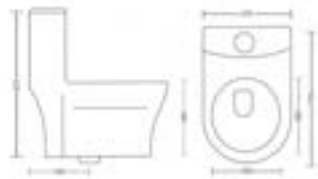

ONE PIECE TOILET With UF Seat Cover

Siphonic S-Trap 250/300 mm

Roughing-in Rimless Technology

SIZE (IN MM): 735 X 370 X 670

FINISH:

Bianco