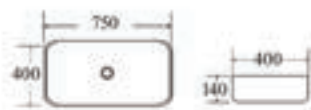

COUNTERTOP BASIN

Without faucet hole

SIZE (IN MM): 750 X 400 X 140

FINISH:

Bianco

GR-31360-BL

Boquer

COUNTERTOP BASIN