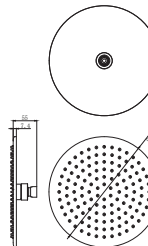

SIZE (IN MM): φ200 X 200 X 4

FINISH:

Chrome

Rose Gold

Matte Black

GR-71130-10-CP/RG/BK

Kalix

10" STAINLESS STEEL SHOWER HEAD