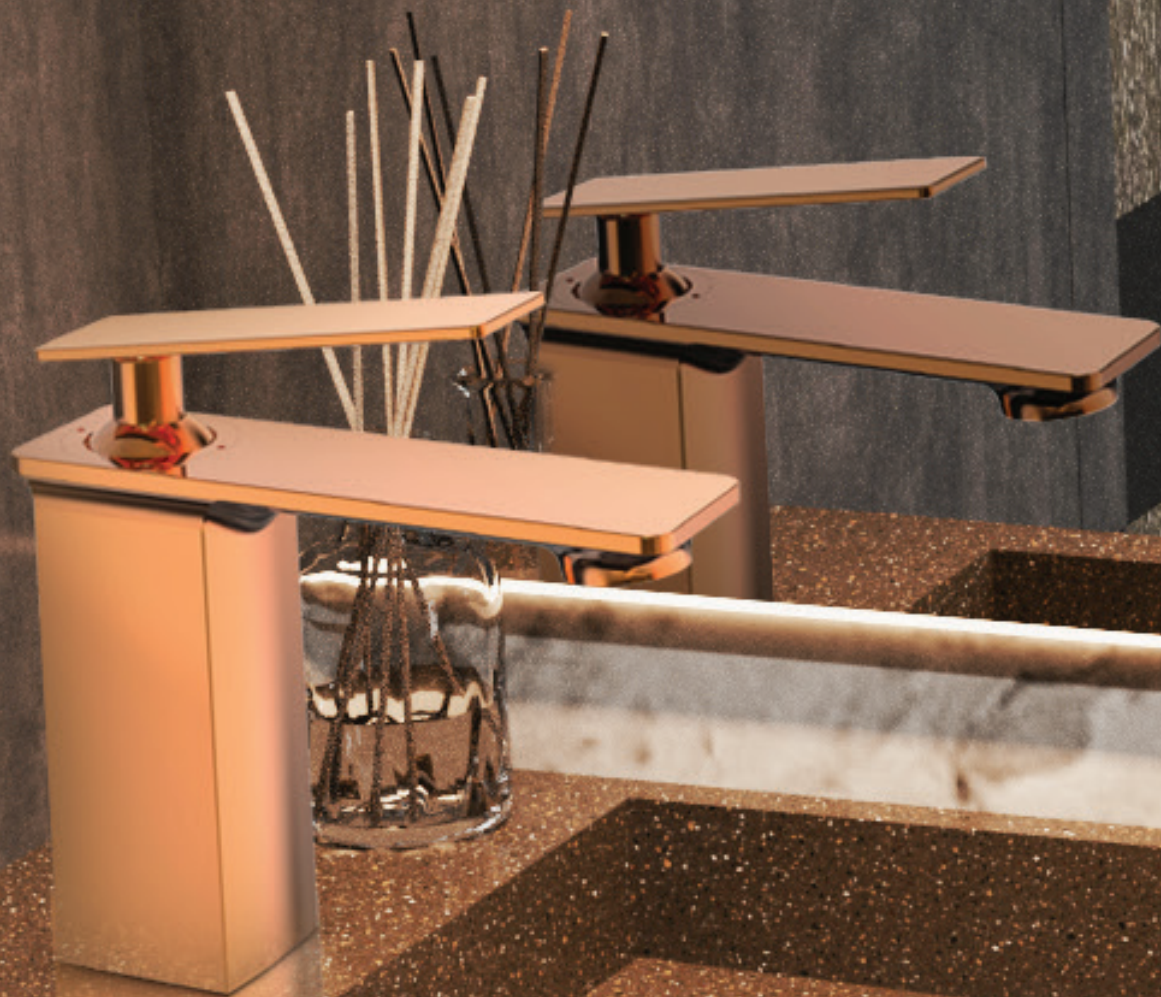

A blend of simple straight and slim lines with the perfect balance of sublime styling provides deep solidity to our faucets. The range of finishes and styles seamlessly integrate themselves with all kinds of ambiances thus becoming part of the exclusive ambience.

Truly , the Grotto range complements your style and personality.

GROTTO[®]
the art of water

Aesthetic excellence blended
into impeccable creations

GROTTO[®]
the art of water

GR-51701-RG

The sensuous touch of **GOLD**

Grotto's new international range of faucets rise like a phoenix from the basin upwards with its lithe shadow and long-reach spouts encompassing a wide swathe of the basin ensuring your hands are never out of reach of luxury.