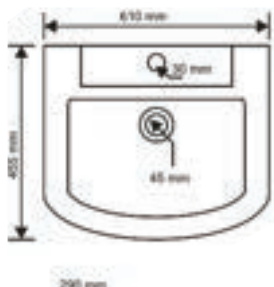

SIZE (IN MM): 580 X 420

FINISH:

Bianco

GR-31650-BL

Prut

WALL HUNG BASIN

With single faucet hole

SIZE (IN MM): 610 X 455