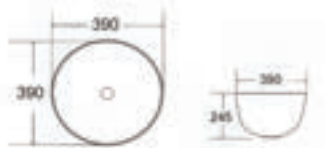

COUNTERTOP BASIN

Without faucet hole

SIZE (IN MM): 370 X 370 X 245

FINISH:

Bianco

Nero Matté

GR-31750-BL/NM

Colmar