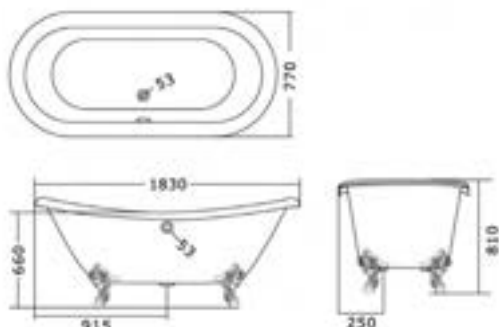

GR-45010-W

Torne

BATH TUB

SIZE (IN MM): 1830 X 770 X 810

FINISH: Bianco | Nero

MATERIAL: ENAMELED CAST IRON