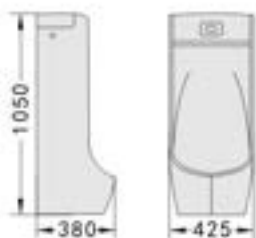

GR-41010-BL

Bernina

URINAL

Pre & Post Flush Function

P-Trap, Back Inlet

SIZE (IN MM): 425 X 380 X 1050

FINISH:

Bianco