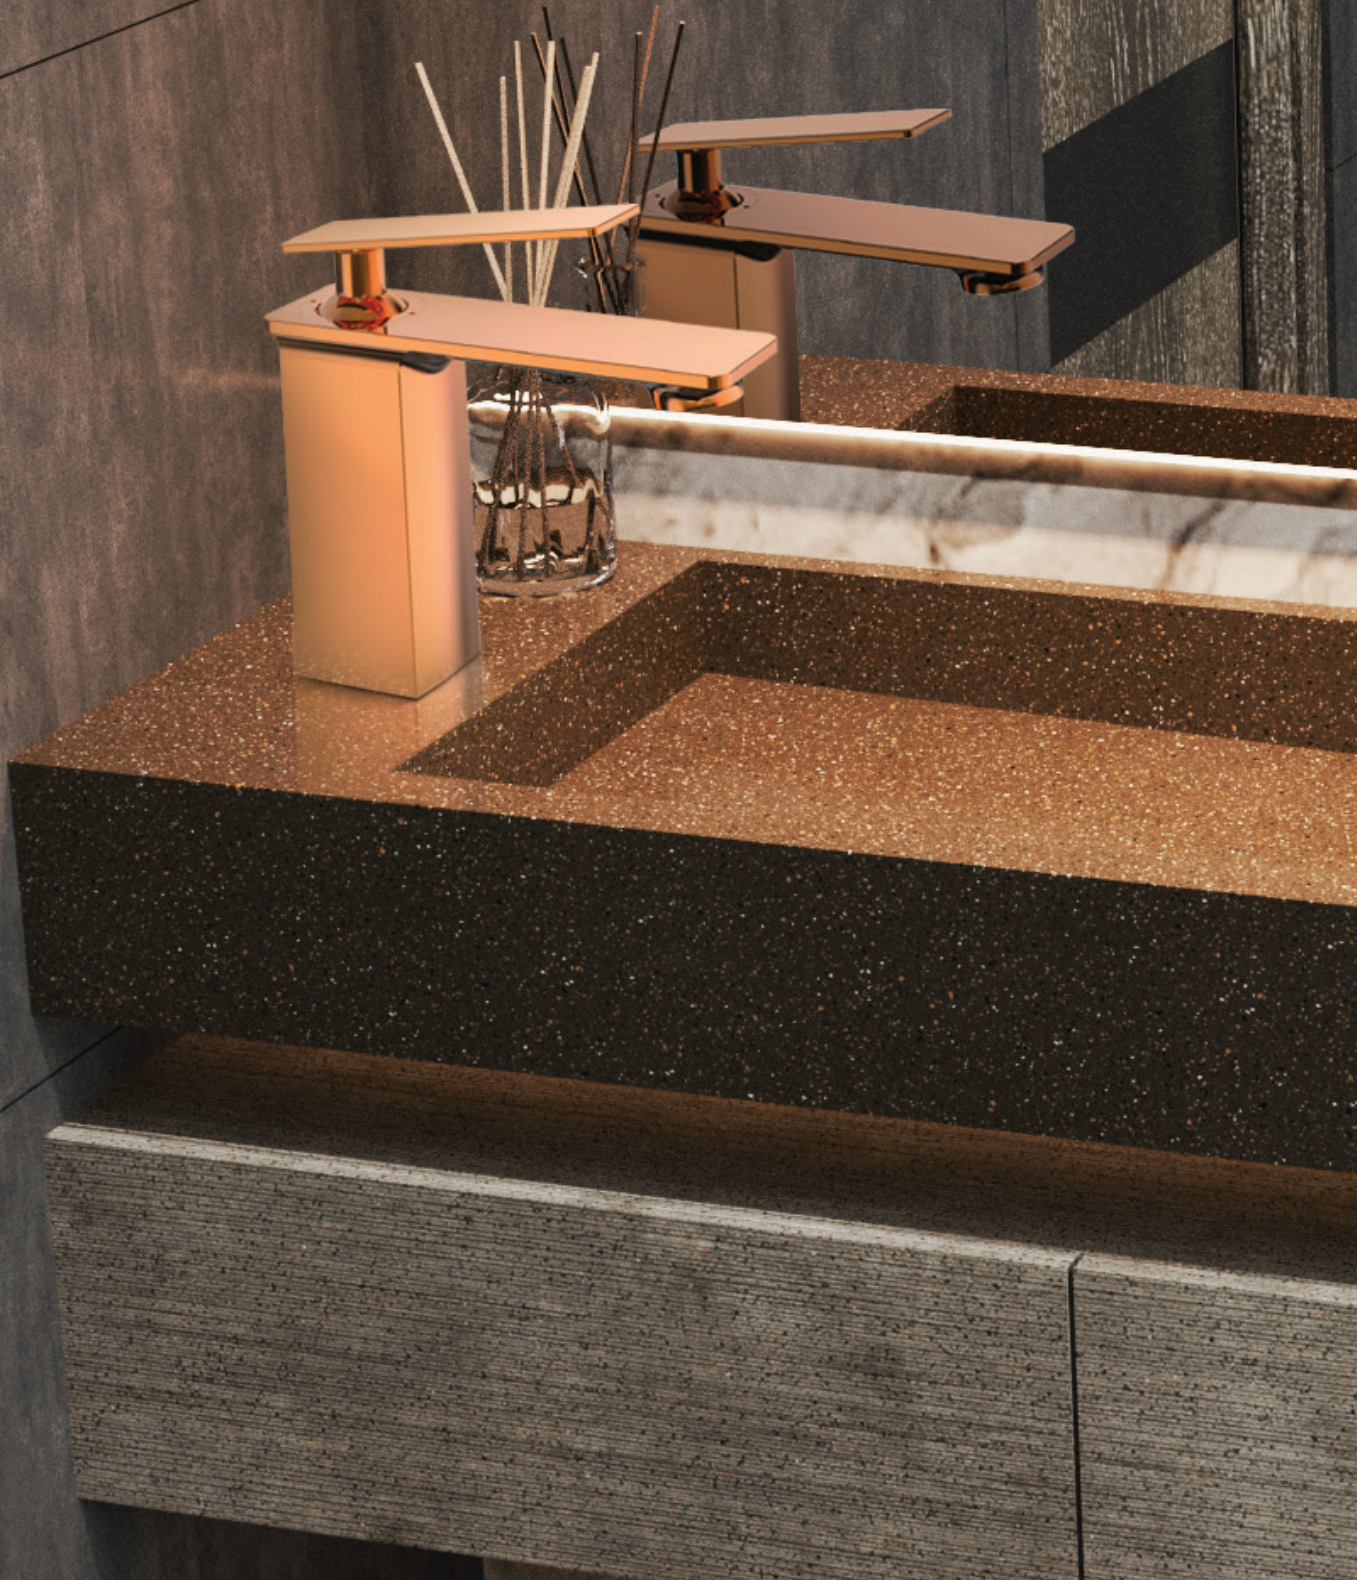

GROTTO®
the art of water

GR-51701-RG