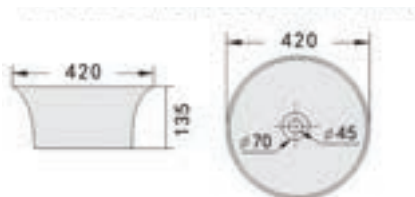

With single faucet hole

SIZE (IN MM): 380 X 380 X 415

FINISH:

Bianco

GROTTO[®]
the art of water

GR-31190-BL

GR-31160-BL

Roran