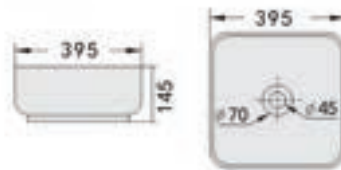

COUNTERTOP BASIN

Without faucet hole

SIZE (IN MM): 395 X 395 X 145

FINISH:

Bianco

GR-31430-BL

Siret