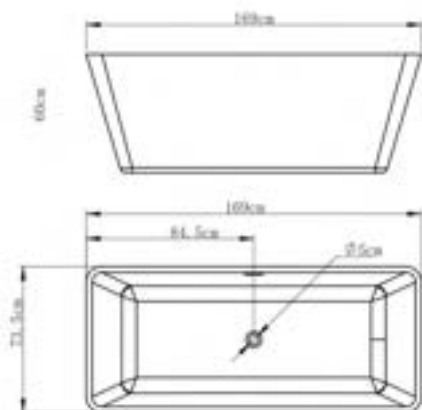

GR-45570-BL

FREESTANDING BATHTUB

• A class acrylic • Glossy white • With drainer • With overflow hole

SIZE (IN MM): 1690 X 735 X 600