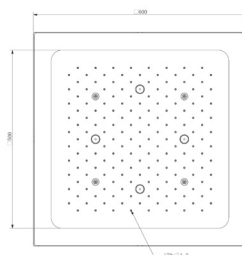

TWO FUNCTION CEILING SHOWER

Square | 4 Spray, rain shower
LED Light with Remote Controller

MATERIAL: Stainless Steel 304

FINISH: Chrome

SIZE (IN MM): 600 X 600