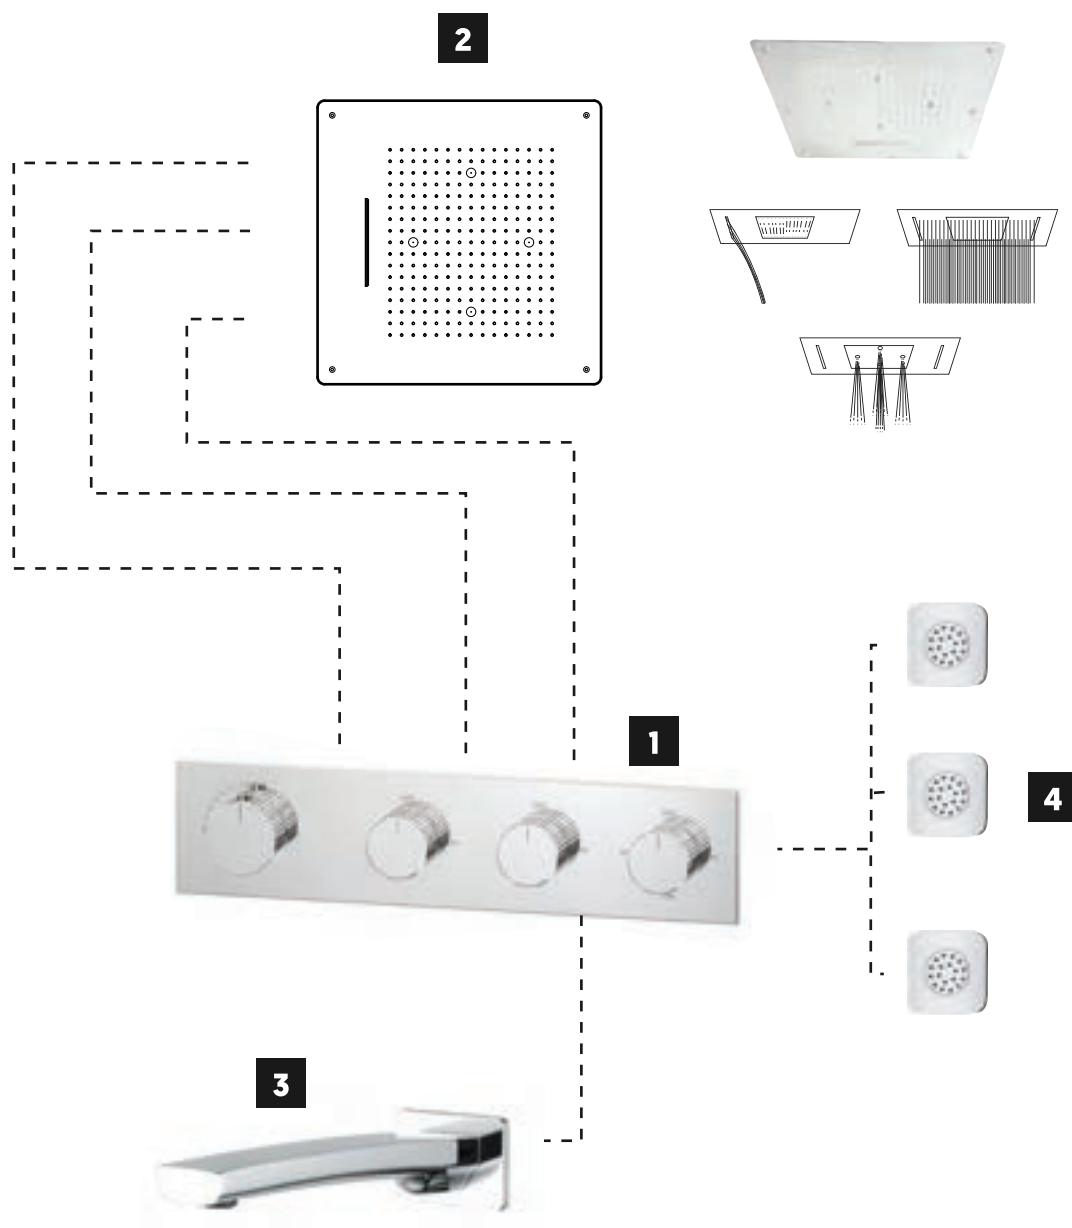

2
GR-71010-CP
 4 Function Ceiling
 Shower (Rain, Mist,
 Cascade, Laminar)

3
GR-52006-CP
 Tip Ton Bath Spout

4
GR-71430-CP
 Body Jets

5
GR-71180-CP
 Hand
 Shower

COMBO 6

1

GR-72060-4-CP
4 Way Thermostatic
Smart Control Trim
Set with
GR-72060-4-BD
4 Way Thermostatic
Smart Control
Concealed Valve.

2

GR-72031
2 Function Ceiling
Shower (Rain, Mist)

3

GR-52006-CP
Tip Ton Bath Spout

4

GR-51307-CP
Hand Shower

5

GR-71430-CP
Body Jets

COMBO 7

1
GR-72070-5-CP
 5 Way Thermostatic
 Trim Set with
 Volume Control &
GR-72070-5-BD
 5 Way Thermostatic
 Concealed Valve
 with Volume
 Control

2
GR-72021-CP
 3 Function Ceiling
 Shower (Rain, Mist,
 Cascade)