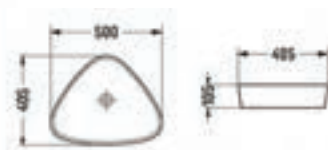

SIZE (IN MM): 500 X 380 X 160

FINISH:

Bianco

GR-31510-BL

Ural

COUNTERTOP BASIN

Without faucet hole

SIZE (IN MM): 500 X 405 X 120