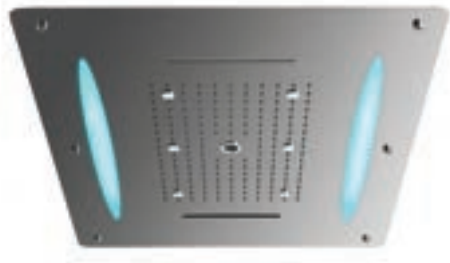

MATERIAL: Stainless Steel 304

FINISH: Rose Gold

SIZE (IN MM): 620 X 320

GR-71010-CP

Pliva I

**FOUR FUNCTION CEILING SHOWER**

2 Natural Cascade | 6 Mist Spray

Horizontal Rainshower | Laminar Flow