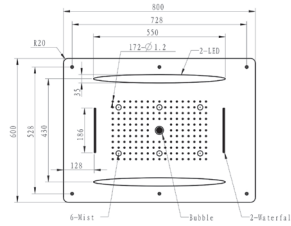

MATERIAL: Stainless Steel 304

FINISH: Chrome

SIZE (IN MM): 620 X 320

GR-72051-BK

Filan

4 FUNCTION CEILING SHOWER

2 Natural Cascade | 4 Mist Spray

Horizontal Rainshower | Laminar Flow

MATERIAL: Stainless Steel 304

FINISH: Matte Black

SIZE (IN MM): 620 X 320

GR-72051-RG

Filan

4 FUNCTION CEILING SHOWER

2 Natural Cascade | 4 Mist Spray

Horizontal Rainshower | Laminar Flow

MATERIAL: Stainless Steel 304

FINISH: Rose Gold

SIZE (IN MM): 620 X 320

GR-71010-CP

Pliva I

**FOUR FUNCTION CEILING SHOWER**

2 Natural Cascade | 6 Mist Spray

Horizontal Rainshower | Laminar Flow