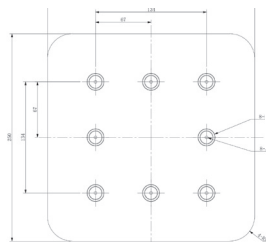

10" STAINLESS STEEL SHOWER HEAD

FUNCTION: Spray

MATERIAL: Stainless Steel 304

FINISH: Chrome

SIZE (IN MM):

$\Phi 250 \times 250 \times 7$ | $\Phi 3.5$ nozzle