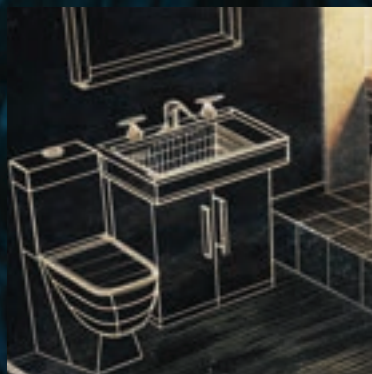

GROTTO®
the art of water

SIMPLY
SCANDINAVIAN

the
art of
water

SCANDINAVIAN INSPIRED BATHROOM

WE TOOK A FRESH LOOK AT LUXURY

The opulence of luxury has shifted to minimalism in a more sustainable world. A fine blend of functionality and fashion that respects your aspirations is helping break the traditional design & mould of bathroom and kitchens. Grotto grasped these changing global trends in the early years and fine tuned its Scandinavian minimalistic design interpretation around its brand philosophy of LESS IS MORE.