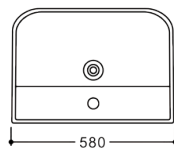

With single faucet hole

SIZE (IN MM): 580 X 420

FINISH:

Bianco

GR-31140-BL

Keret

WALL HUNG BASIN

With single faucet hole