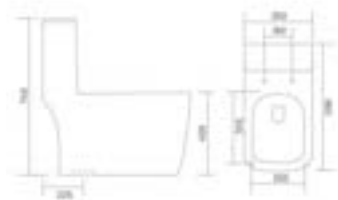

SIZE (IN MM): 735 X 370 X 670

FINISH:

Bianco

GR-11100-BL

Geran

ONE PIECE TOILET With UF Seat Cover

Siphonic

S-Trap 250/300 mm