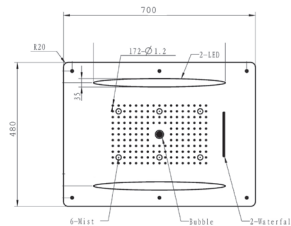

MATERIAL: Stainless Steel 304

FINISH: Rose Gold

SIZE (IN MM): 620 X 320

GR-71010-CP

Pliva I

**FOUR FUNCTION CEILING SHOWER**

2 Natural Cascade | 6 Mist Spray

Horizontal Rainshower | Laminar Flow

| Mirror finish surface

LIGHT: 2 Long LED Light**MATERIAL:** Stainless Steel 304**FINISH:** Chrome**SIZE (IN MM):** 600 X 800**GR-71020-CP**

Pliva II

**FOUR FUNCTION CEILING SHOWER**

2 Natural Cascade | 6 Mist Spray