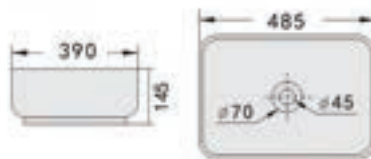

COUNTER TOP BASIN

Without faucet hole

SIZE (IN MM): 485 X 390 X 145

FINISH:

Bianco

GR-31150-BL

Sevan

COUNTERTOP BASIN