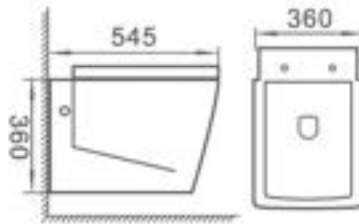

Piran

WALL HUNG TOILET With UF Seat Cover

P-Trap, 180 mm

SIZE (IN MM): 545 X 360 X 360

FINISH:

Bianco

GR-21020-BL

Gadea