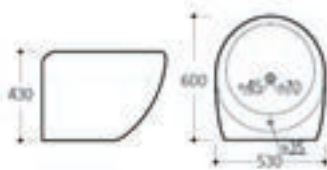

WALL HUNG BASIN

With single faucet hole

SIZE (IN MM): 600 X 530 X 430

FINISH:

Bianco

GR-31050-BL

Annecy