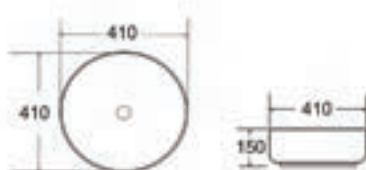

COUNTER TOP BASIN

Without faucet hole

FINISH: Brushed Bronze

SIZE (IN MM): 400 X 400 X 120

GR-31805

Pite

COUNTER TOP BASIN

Without faucet hole