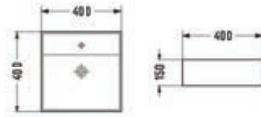

COUNTERTOP BASIN

With single faucet hole

SIZE (IN MM):

400 X 400 X 150 | 460 X 460 X 150

FINISH:

Bianco