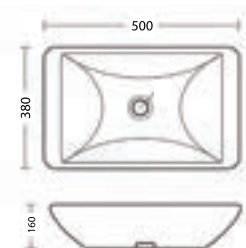

Without faucet hole

SIZE (IN MM): 440 X 440 X 160

FINISH:

Bianco

GR-31500-BL

Elbe

COUNTER TOP BASIN

Without faucet hole