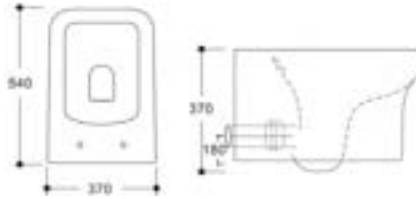

GR-21070-BL

Kalix

WALL HUNG TOILET With UF Seat Cover

P-Trap, 180 mm

SIZE (IN MM): 540 X 370 X 370

FINISH:

Bianco

GR-21030-BL

Piran