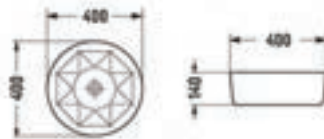

COUNTERTOP BASIN

Without faucet hole

SIZE (IN MM): 400 X 400 X 140

FINISH:

Bianco