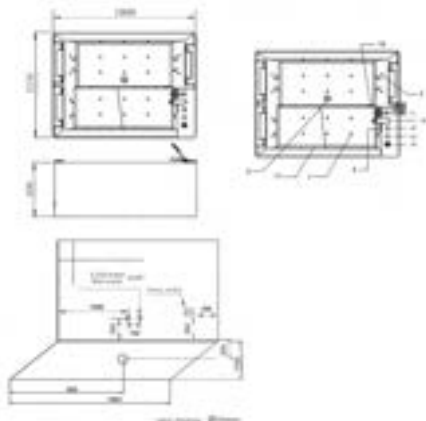

GR-45520-BL

JACUZZI BATHTUB

- Control panel • Waterfall
- Water shortage protection
- Water level detection • Faucets
- 22pcs surfing massage
- 12pc bubble bath • Underwater lamp
- Drainer • Thermostat • Panel with light

SIZE (IN MM): 1800 X 1350 X 690