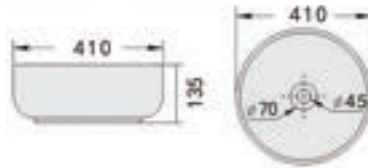

GR-31190-BL

Kusan

COUNTERTOP BASIN

Without faucet hole

SIZE (IN MM): 410 X 410 X 135

FINISH:

Bianco

GR-31200-BL

Filan