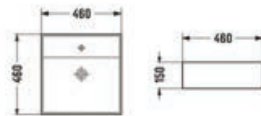

SIZE (IN MM):

400 X 400 X 150 | 460 X 460 X 150

FINISH:

Bianco

GR-31480-BL

Kuban

COUNTERTOP BASIN

Without faucet hole