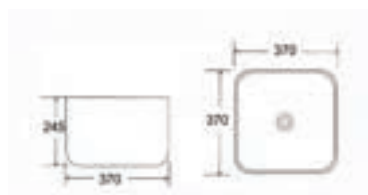

Pite

COUNTER TOP BASIN

Without faucet hole

SIZE (IN MM): 410 X 410 X 100

FINISH:

Bianco

GR-31740-BL/NM

Pindus