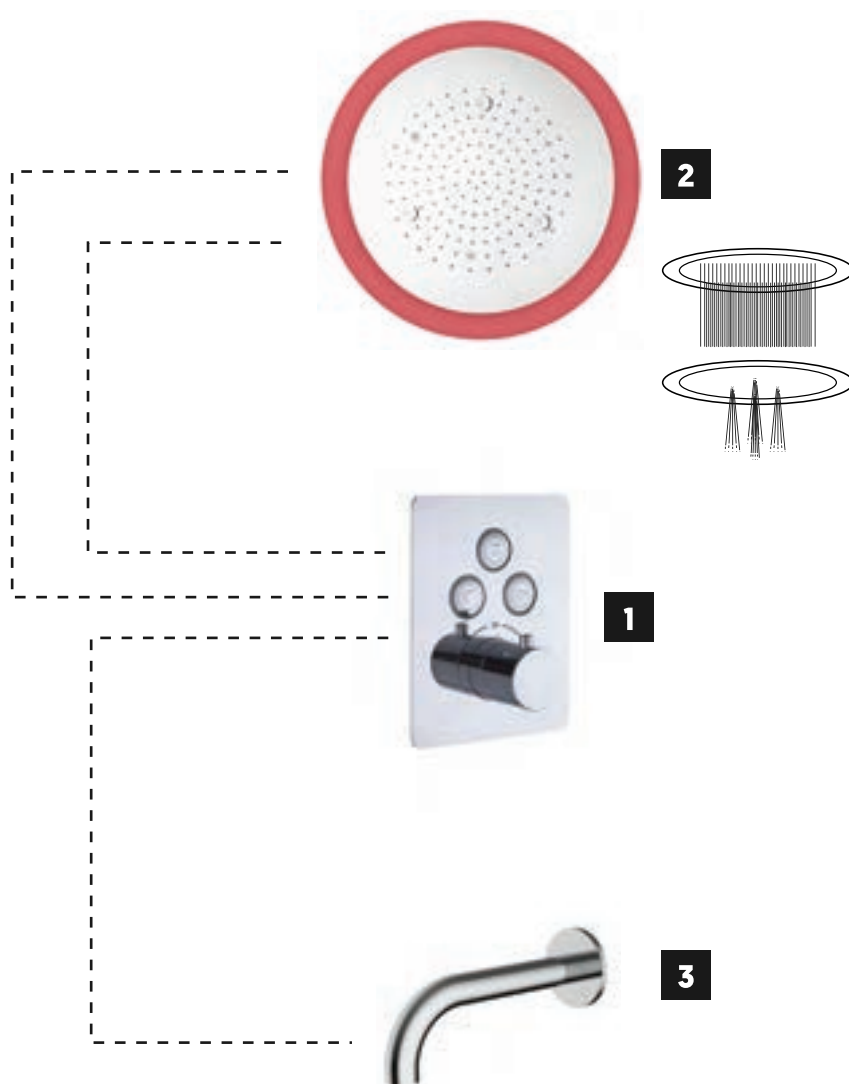

COMBO 4

1

GR-72020-3-CP
3 Way Thermostatic
Smart Control Trim
Set &
GR-72020-3-BD
Thermostatic Smart
Control Concealed
Valve

2

GR-71060-CP
Gavarnie Two
Function Ceiling
Shower (Rain,
Spray)

3

GR-51806-CP
Bath Spout