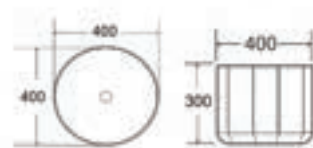

COUNTER TOP BASIN

Without faucet hole

SIZE (IN MM): 400 X 400 X 300

FINISH:

Bianco

GR-31490-BL

Arno