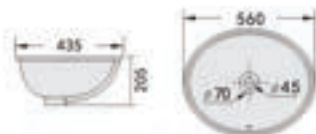

WALL HUNG BASIN

With single faucet hole

SIZE (IN MM): 560 X 460 X 380

FINISH:

Bianco

UNDER MOUNT BASIN

GR-31230-BL

Imandra