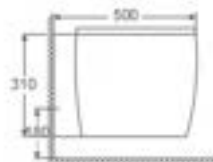

GR-21210-BL

Geran

WALL HUNG TOILET With UF Seat Cover

P-Trap, 180 mm

Rimless Technology

SIZE (IN MM): 500 X 360 X 310

FINISH:

Bianco