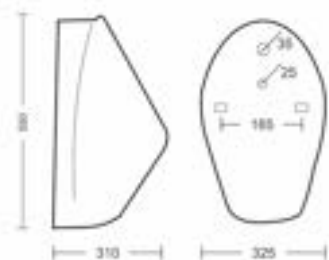

GR-41021-BL/NM

Rila

SENSOR URINAL

Pre & Post Flush Function

SIZE (IN MM): 325 X 310 X 550

FINISH:

Bianco

Nero Matté