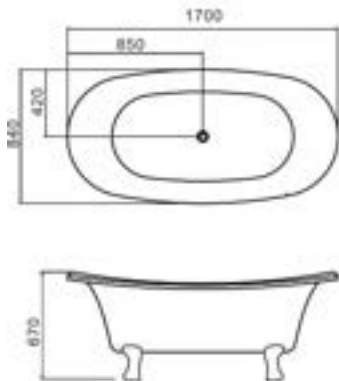

GR-45590-BL

FREESTANDING BATHTUB

• A class acrylic • Glossy white • With drainer • With overflow hole

SIZE (IN MM): 1700 X 840 X 670