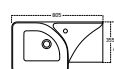

GR-31780-BL

Totak

COUNTERTOP BASIN

Without faucet hole

SIZE (IN MM): 750 X 400 X 140

FINISH:

Bianco

GR-31360-BL

Boquer

COUNTERTOP BASIN

With single faucet hole

SIZE (IN MM): 600 X 455 X 150

FINISH:

Bianco

GR-31370-BL

Pindus

COUNTERTOP BASIN

With single faucet hole

SIZE (IN MM): 805 X 445 X 120

FINISH:

Bianco