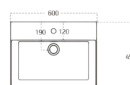

COUNTERTOP BASIN

Without faucet hole

SIZE (IN MM): 750 X 400 X 140

FINISH:

Bianco

GR-31360-BL

Boquer

COUNTERTOP BASIN