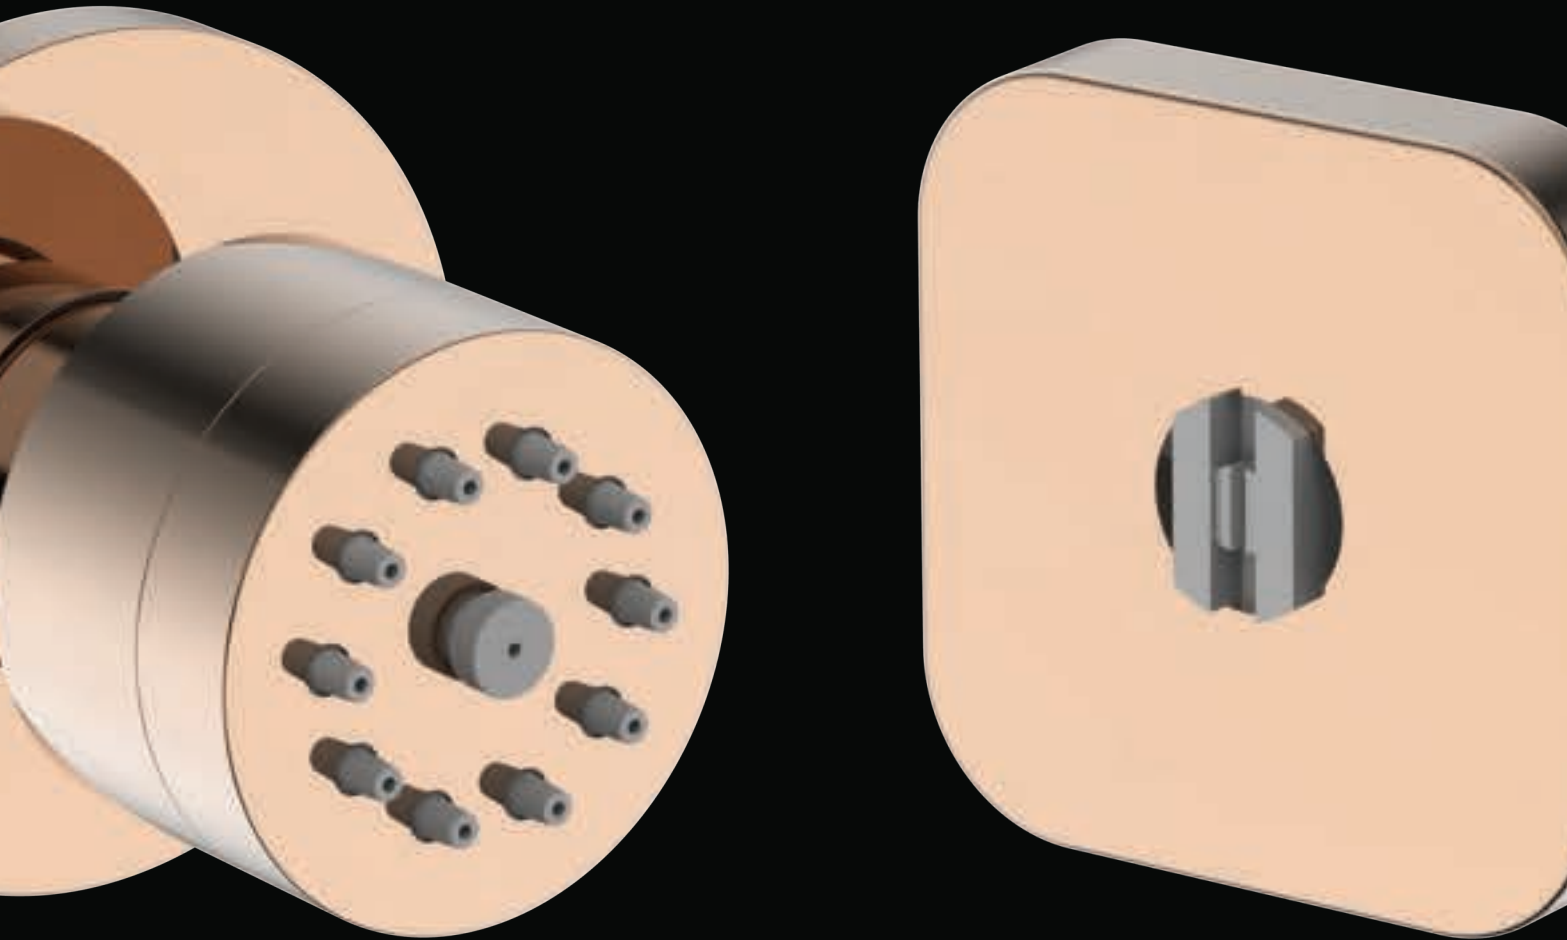

Extensive use of design and manufacturing tools from automation to robotics ensure we are delivering products that are transforming how you live and interact with your bathroom.

SHOWERS CAPTURE
THE STILLNESS OF DROPS
THAT LASTS FOREVER

THERE IS SOMETHING CALLED THE BEST SHOWER IN THE WORLD

GROTTO BODY SPRAYS

Invigorating spray is like the subtle hand of your personal masseuse.

In India, Grotto redefines what showers used to be. The Body Spray blends thinking technology with high-volume directed sprays to heal mind and soul. The delicate sprays are designed on finger massage movements, rhythmic and slow, building up to a crescendo converting your bath into a transformative spa. Imagine life like this... everyday!