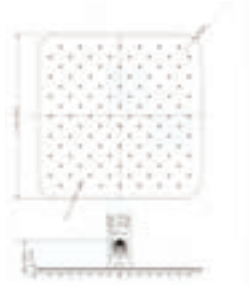

10" STAINLESS STEEL SHOWER HEAD

FUNCTION: Rain

Silicon Nozzle with 9.5L Flow Regulator

MATERIAL: Stainless Steel 304

SIZE (IN MM): $\Phi 250 \times 250 \times 4$ | $\Phi 3.5$ nozzle

FINISH:

Chrome

Rose Gold

Matte Black