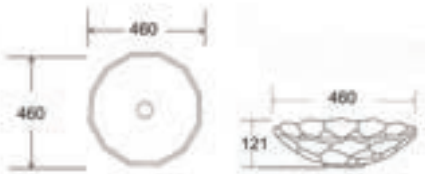

Grotto glass basins besides being chic have enhanced strength making them durable for a life time of indulgence.

**If you appreciate glass crystal,
then we are a good addition**

GR-31951

Pindus

COUNTERTOP BASIN