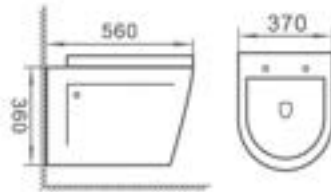

P-Trap, 180 mm

SIZE (IN MM): 555 X 355 X 365

FINISH:

Bianco

GR-21040-BL

Cuenca

WALL HUNG With UF Seat Cover

P-Trap, 180 mm