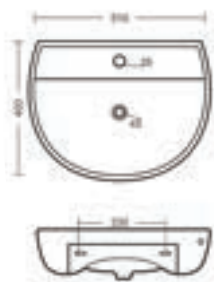

WALL HUNG BASIN

With single faucet hole

SIZE (IN MM): 510 X 400

FINISH:

Bianco

PEDESTALS