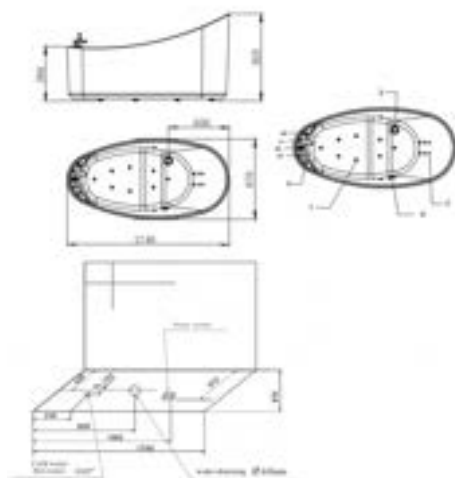

GR-45510-BL

JACUZZI BATHTUB

- Digital round panel
- Air bubble (8 pcs jets)
- Massage (10 pcs jets)
- LED lights (8 pcs 7 colors)
- Round shaped faucet
- 1 set Thermostats
- Hand Shower

SIZE (IN MM): 1750 X 870 X 930