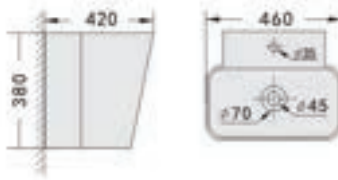

GR-31030-BL

Ohrid

WALL HUNG BASIN

With single faucet hole

SIZE (IN MM): 460 X 420 X 380

FINISH:

Bianco

GR-31020-BL

Seriana