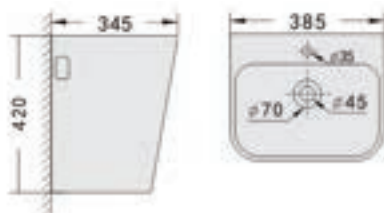

WALL HUNG BASIN

With single faucet hole

SIZE (IN MM): 385 X 345 X 420

FINISH:

Bianco