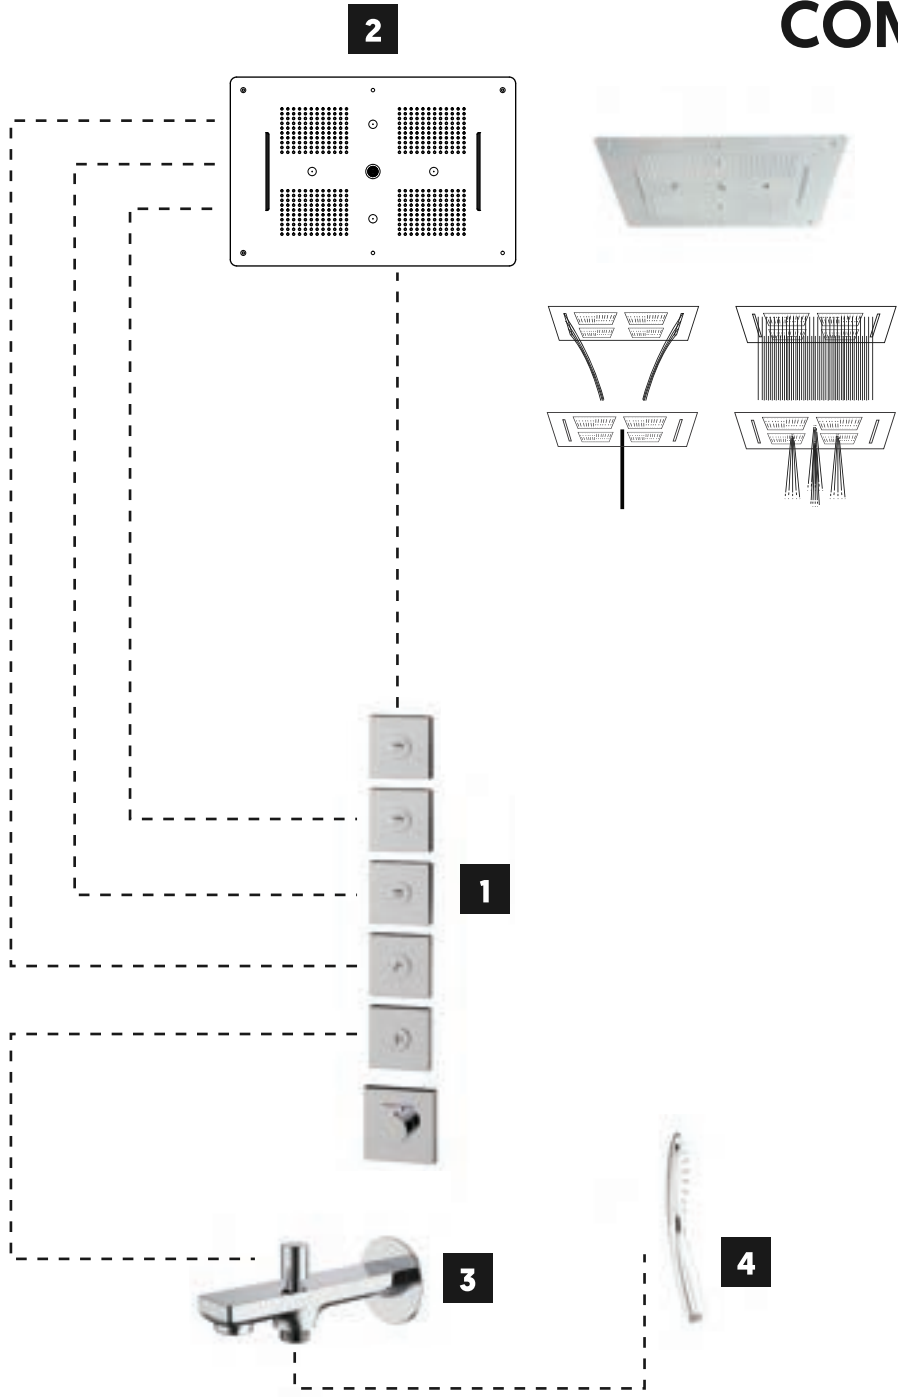

COMBO 8

1

GR-72060-5-CP
5 Way Thermostatic
Smart Control
Concealed Valve &
GR-72060-5-CP
5 Way Thermostatic
Smart Control Trim
Set

2

GR-72011-CP
4 Function Ceiling
Shower (Rain, Mist,
Cascade, Laminar

3

GR-52006-CP
Tip Ton Bath Spout

4

GR-71180-CP
Hand shower