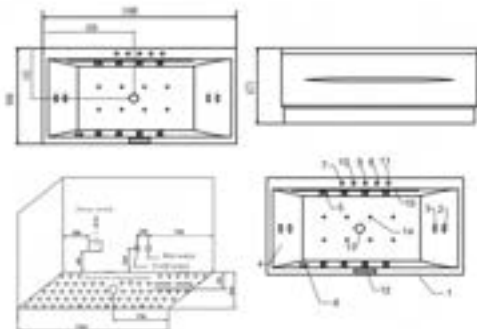

SIZE (IN MM): 1800 X 1350 X 690

DIGITAL CONTROL PANEL

AIR BUBBLE JETS

MASSAGE PUMP

PILLOW FOR COMFORT

GR-45530-BL

JACUZZI BATHTUB

- With digital round panel
- Air bubble (8 pcs jets air pump)
- Massage (14 pcs jets)
- LED lights (13 pcs 7 colors)
- Square shaped faucet 1 set
- 1.1m waterfall • 1 pillows • Thermostat