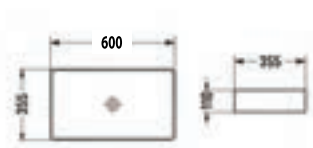

Totak

COUNTER TOP BASIN

Without faucet hole

SIZE (IN MM): 400 X 400 X 300

FINISH:

Bianco

GR-31490-BL

Arno