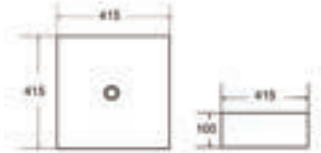

GR-31680-BL

Lyan

COUNTER TOP BASIN

Without faucet hole

SIZE (IN MM):

415 X 415 X 100

FINISH:

Bianco

GR-31690-BL

Pite