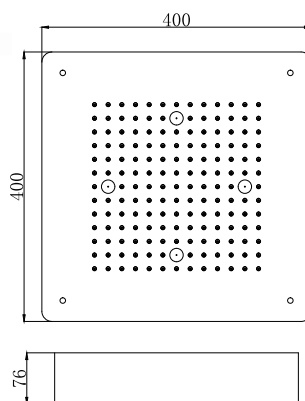

FUNCTION: Rain

MATERIAL: Stainless Steel 304

FINISH: Chrome

SIZE (IN MM): 350 x 350

GR-72031-CP

Norat

TWO FUNCTION CEILING SHOWER

Mirror finish surface