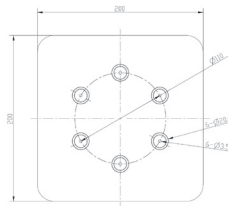

MATERIAL: Stainless Steel 304

SIZE (IN MM): $\Phi 250 \times 250 \times 4$ | $\Phi 3.5$ nozzle

FINISH:

Chrome

Rose Gold

Matte Black

GR-71110-CP

Rinka