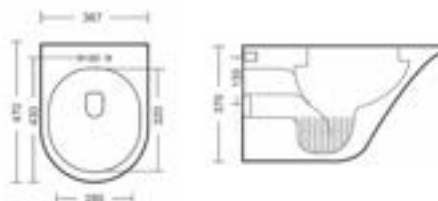

Rimless Technology

SIZE (IN MM): 560 X 370 X 360

FINISH:

Bianco

GR-21160-BL/NM/JV

Ryan

WALL HUNG TOILET With UF Seat Cover

P-Trap, 180 mm