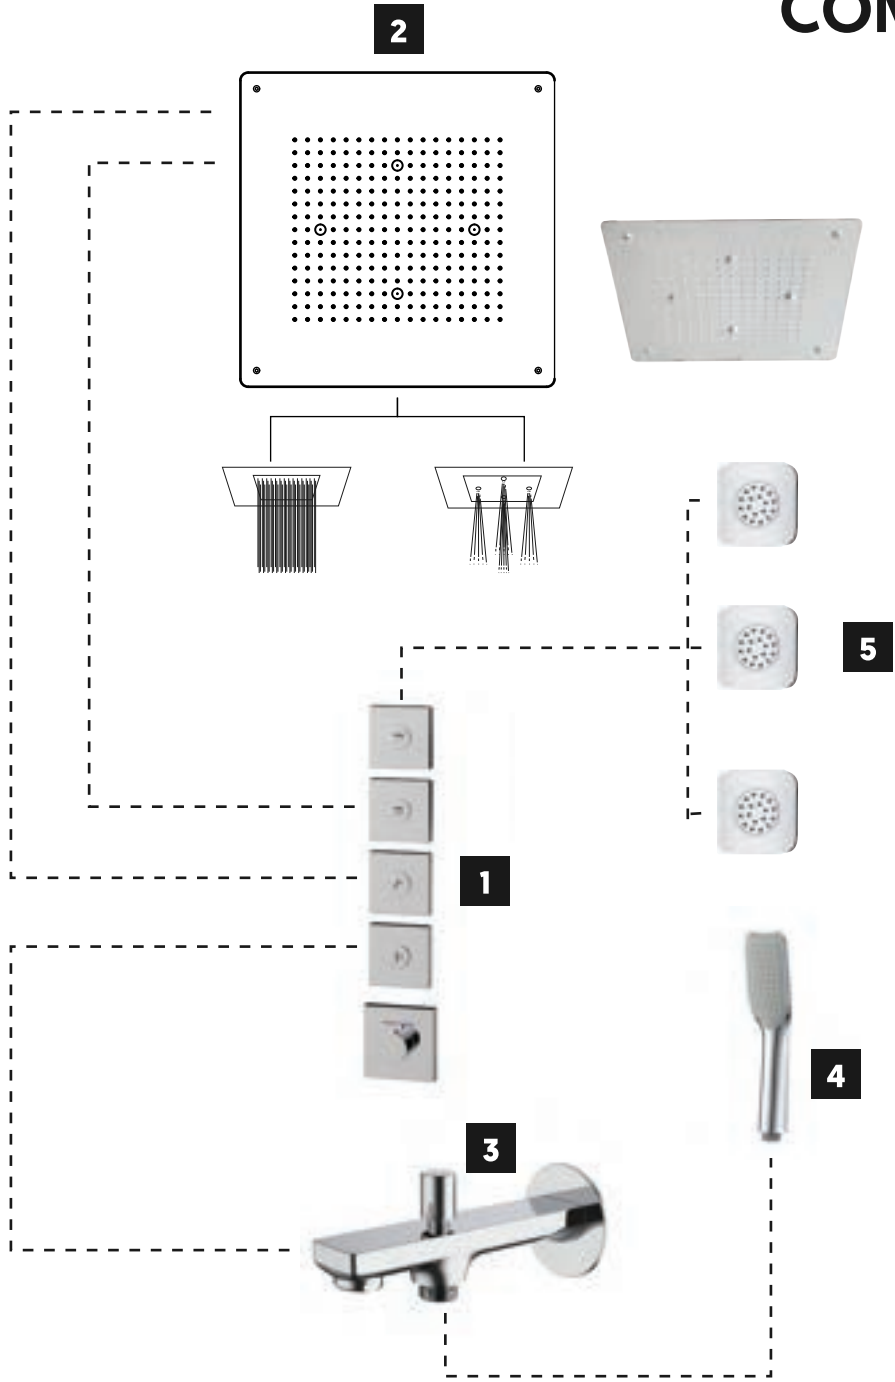

COMBO 6

1

GR-72060-4-CP
4 Way Thermostatic
Smart Control Trim
Set with
GR-72060-4-BD
4 Way Thermostatic
Smart Control
Concealed Valve.

2

GR-72031
2 Function Ceiling
Shower (Rain, Mist)

3

GR-52006-CP
Tip Ton Bath Spout

4

GR-51307-CP
Hand Shower

5

GR-71430-CP
Body Jets