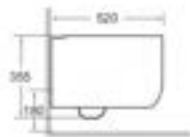

WALL HUNG TOILET SEATS

GR-21210-BL

GR-21220-BL

Lyan

WALL HUNG With UF Seat Cover

P-Trap, 180 mm

SIZE (IN MM): 520 x 360 x 355

FINISH: