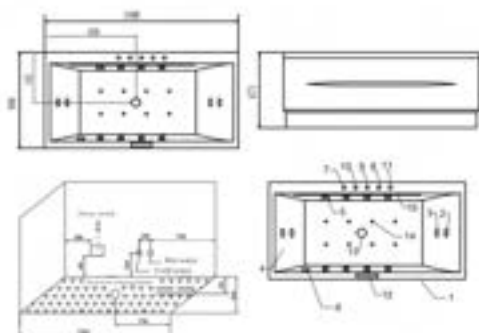

SIZE (IN MM): 1900 X 900 X 600

DIGITAL CONTROL PANEL

AIR BUBBLE JETS

SQUARE SHAPE FAUCET

THERMOSTAT

GR-45550-BL

JACUZZI BATHTUB

- With digital round panel
 - Air bubble
- Massage (1 water pump)
 - LED lights (7 colors)
- Square shaped faucet 1 set
 - 1 pcs 1.1m waterfall
 - Thermostat