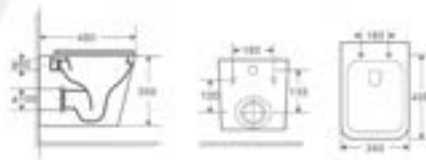

WALL HUNG TOILET With UF Seat Cover

P-Trap, 180 mm

SIZE (IN MM): 490 X 340 X 350

FINISH:

Bianco

Nero Matté

GR-21090-BL

Seriana