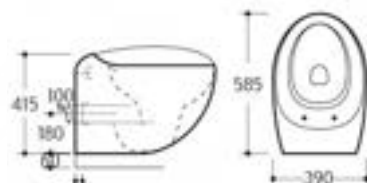

Nero Matté

GR-21090-BL

Seriana

WALL HUNG TOILET With PP Seat Cover

P-Trap, 180 mm

SIZE (IN MM): 585 X 390 X 415

FINISH:

Bianco