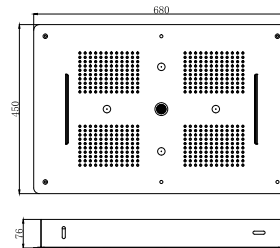

MATERIAL: Stainless Steel 304

FINISH: Chrome

SIZE (IN MM): 600 x 600

GR-72011-CP

Ryan

FOUR FUNCTION CEILING SHOWER

2 Cascade | 4 Mist | Horizontal Rain Shower
| Laminar Flow | Mirror finish surface

MATERIAL: Stainless Steel 304