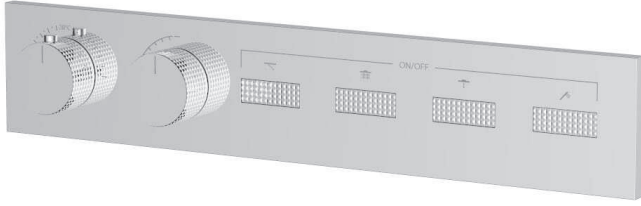

GR-72070-6-RG

THERMOSTATIC CONTROL

Multi Function Volume Control |

6 Outlet With Thermostatic Diverter Trim Set

MATERIAL: Brass

FINISH: Rose Gold

**GR-72070-6-BD: 6 Way Recommended Concealed Body for above Mentioned Products.*