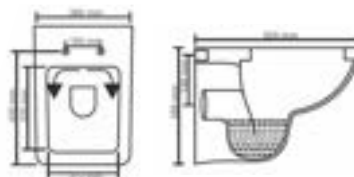

WALL HUNG TOILET With UF Seat Cover

P-Trap, 180 mm

SIZE (IN MM): 530 X 342 X 352

FINISH:

Bianco

GR - 21150 - 0: Without bidet

GR - 21150 - 1: With bidet

Bidet Function