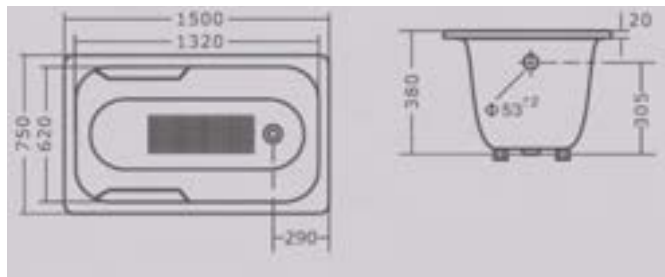

GR-45030-W

Turia

BATH TUB

SIZE (IN MM): 1500 X 750 X 380

FINISH: Bianco

MATERIAL: ENAMELED CAST IRON