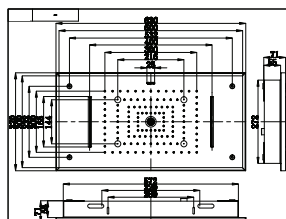

GR-72051-RG

Filan

4 FUNCTION CEILING SHOWER

2 Natural Cascade | 4 Mist Spray

Horizontal Rainshower | Laminar Flow

MATERIAL: Stainless Steel 304

FINISH: Rose Gold

SIZE (IN MM): 620 X 320