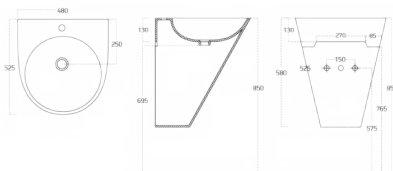

FINISH:

Bianco

MONOBLOCK BASIN

GR-31390-BL

Beloye

WALL HUNG BASIN

With single faucet hole

SIZE (IN MM): 525 X 480 X 130