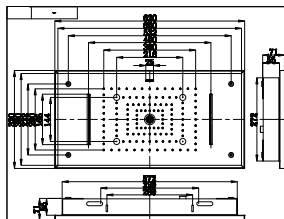

MULTI FUNCTION SHOWERS

GR-72051-CP

Filan

4 FUNCTION CEILING SHOWER

2 Natural Cascade | 4 Mist Spray

Horizontal Rainshower | Laminar Flow

MATERIAL: Stainless Steel 304

FINISH: Chrome

SIZE (IN MM): 620 X 320