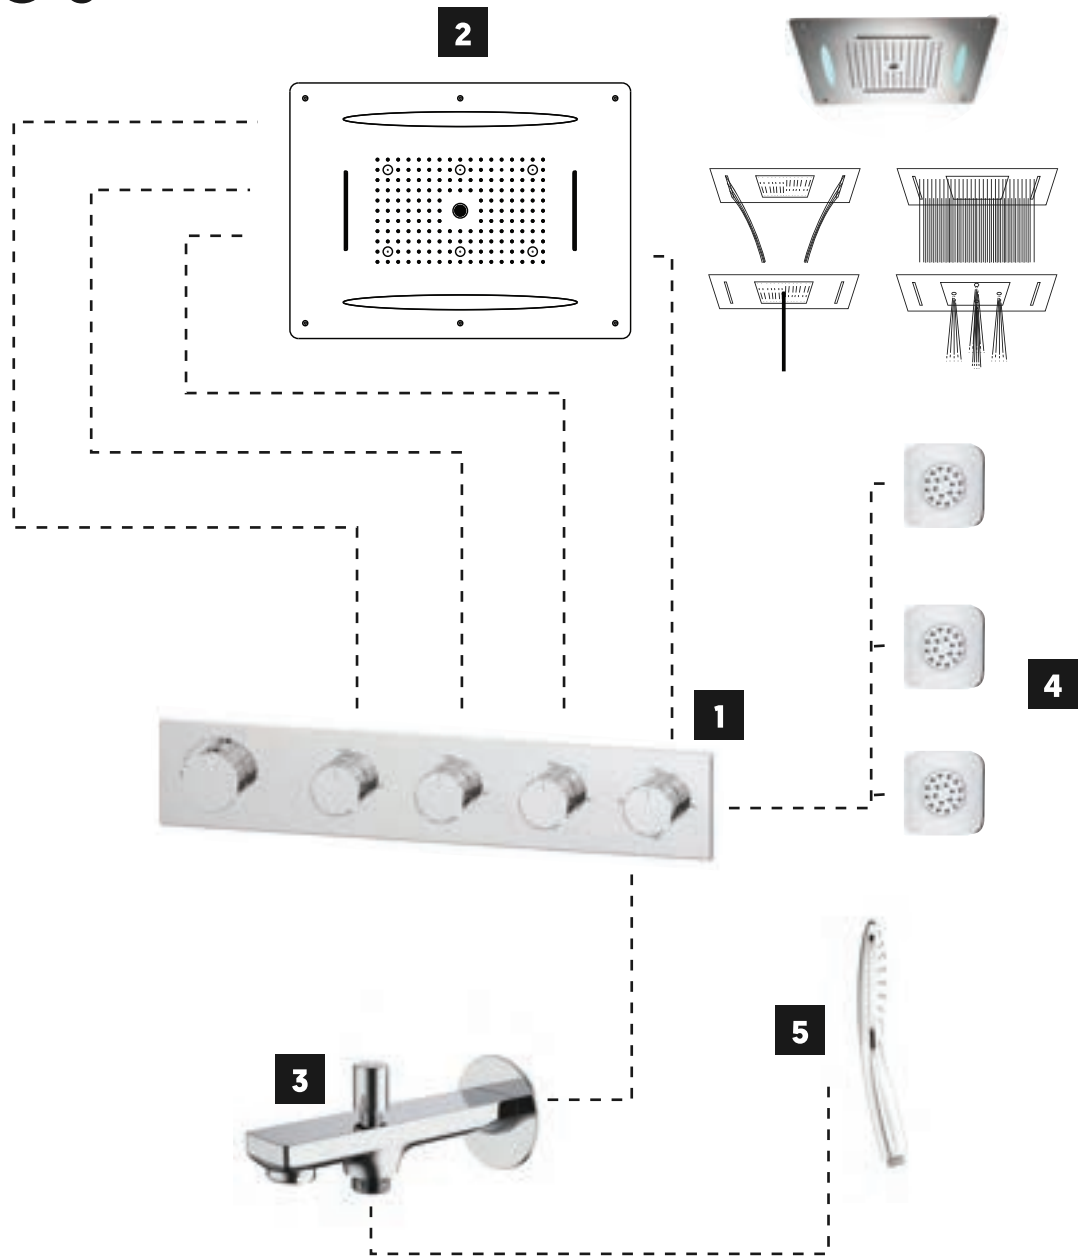

GR-51805-TS-CP
Bath & Shower
Mixer Trim Set with
GR-52105-BD
Concealed Body For
Bath & Shower
Mixer

2

GR-71090-CP
Over Head Shower
& GR-46306-CP
Shower Arm

3

GR-51606-CP
Bath Spout

COMBO 3

1

GR-72020-2-CP
2 way Thermostatic
Smart Control Trim
Set with
GR-72020-2-BD
Thermostatic Smart
Control Concealed
Valve

2

GR-71150-CP
Over Head Shower
& GR 46306 CP
Shower Arm

3

GR-51606-CP
Bath Spout

COMBO 4

1

GR-72020-3-CP
3 Way Thermostatic
Smart Control Trim
Set &
GR-72020-3-BD
Thermostatic Smart
Control Concealed
Valve

2

GR-71060-CP
Gavarnie Two
Function Ceiling
Shower (Rain,
Spray)

3

GR-51806-CP
Bath Spout

COMBO 5

1
GR-72070-6-CP
 6 Way Thermostatic
 With Volume
 Control &
GR-72070-6-BD
 6 Way Thermostatic
 Smart Control
 Concealed Valve