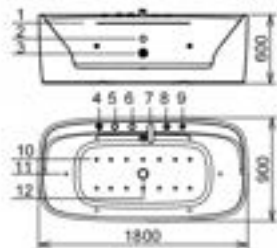

SIZE (IN MM): 1900 X 900 X 700

SUNDREAM DIGITAL PANEL

WATERFALL WITH LIGHT

MASSAGE JETS

AIR BUBBLE JETS

GR-45540-BL

JACUZZI BATHTUB

- With Sundream digital panel
- Waterfall with lights
- Massage jets (6 pcs jets)
- Air Bubble jets (14 pc)
- Water Pump