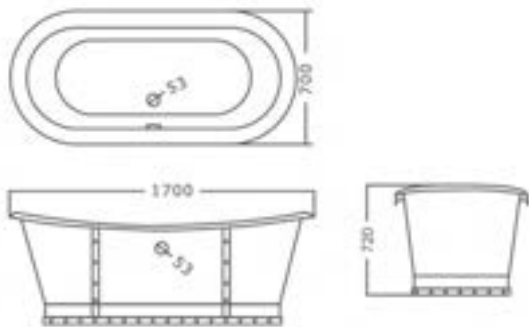

GR-45020-W

Ambroz

BATH TUB

SIZE (IN MM): 1700 X 700 X 720

FINISH: Bianco | Nero

MATERIAL: ENAMELED CAST IRON