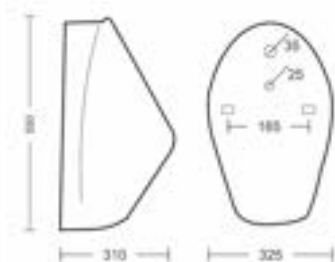

GR-41021-1-BL

Rila

URINAL

Flush Function

SIZE (IN MM): 325 X 310 X 550

FINISH:

Bianco