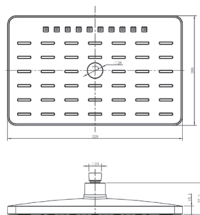

10" SHOWER HEAD

FUNCTION: Rain

MATERIAL: Stainless Steel 304

FINISH: Chrome

SIZE (IN MM):

Φ250 X 250 X 5 | Φ1.8 nozzle

GR-71140-CP

Foskan