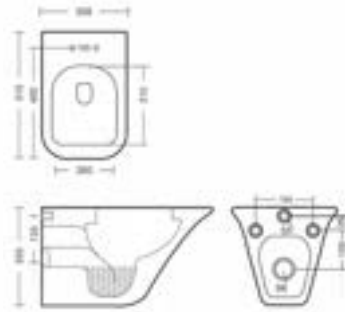

Rimless Technology

SIZE (IN MM): 470 X 367 X 370

FINISH:

Bianco

Nero Matté

Java

GR-21170-BL

Barat