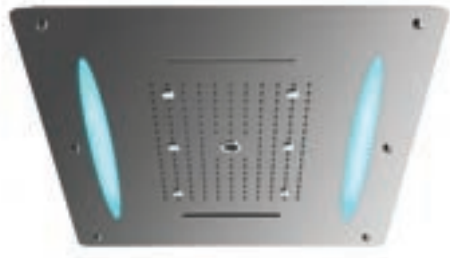

FOUR FUNCTION CEILING SHOWER

2 Natural Cascade | 6 Mist Spray

Horizontal Rainshower | Laminar Flow

| Mirror finish surface

LIGHT: 2 Long LED Light

MATERIAL: Stainless Steel 304

FINISH: Chrome

SIZE (IN MM): 480 X 700

GR-71030-CP

Edessa